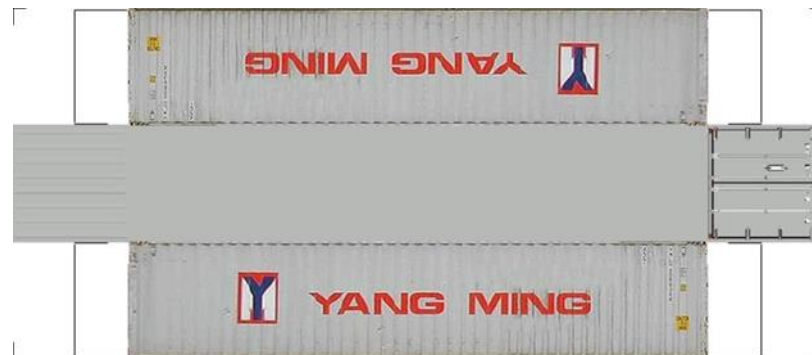

BUILD YOUR OWN (N SCALE) 40ft SHIPPING CONTAINERS

[Click to watch instructional video](#)

BUILD YOUR OWN (40ft SHIPPING CONTAINERS) N SCALE

Drawn By
www.krafttrains.com